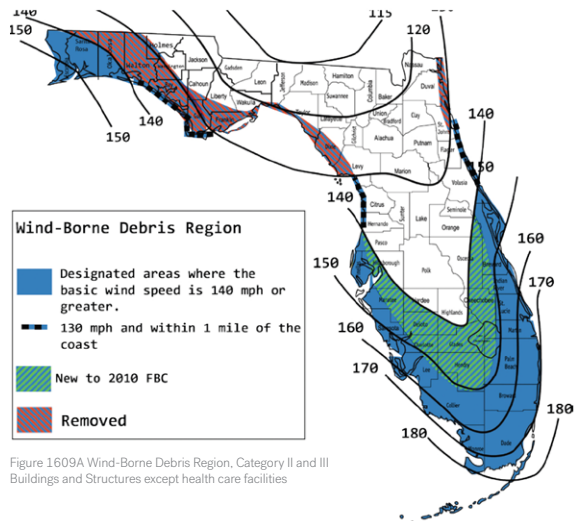

Florida wind-borne debris region