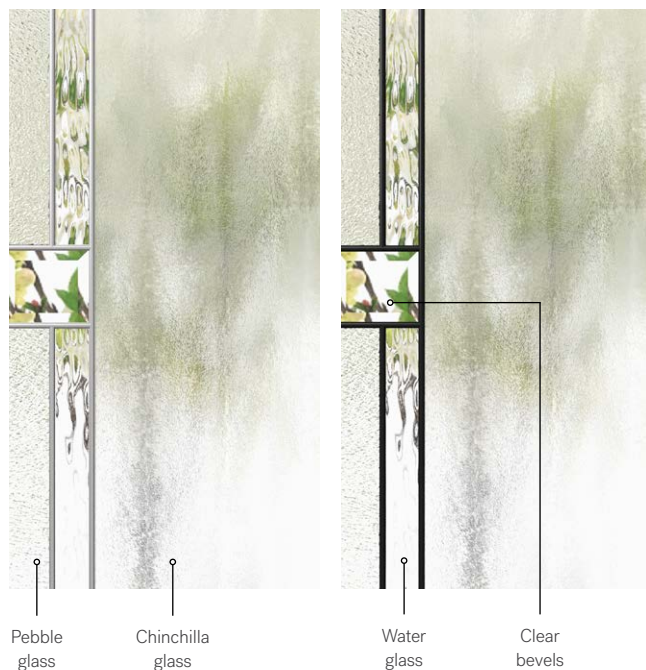

Landscape/ Portrait

Stained glass — Transitional style

Landscape/Portrait is composed of textures reminiscent of the four elements. Its Chinchilla glass offers sun protection, while the diamond glass playfully reflects shimmering light into the entryway. With its classic style, this stained glass pairs beautifully with a country-style home.

Privacy level High 4/5	Caming ● Zinc (Landscape) ● Black patina (Portrait)	Price index $$
Sidelites Looks great accompanied by Chinchilla glass (p.82)	Custom Available in custom sizes	

Landscape

● Zinc caming

Portrait

● Black patina caming

22" x 64" ●●●
22" x 80" ●●●

22" x 48" ●●

22" x 36" ●●

22" x 17" ●●
22" x 15 1/4" ●●
25" x 15 1/4" ●●

22" x 10" ●

14" x 37" ●●