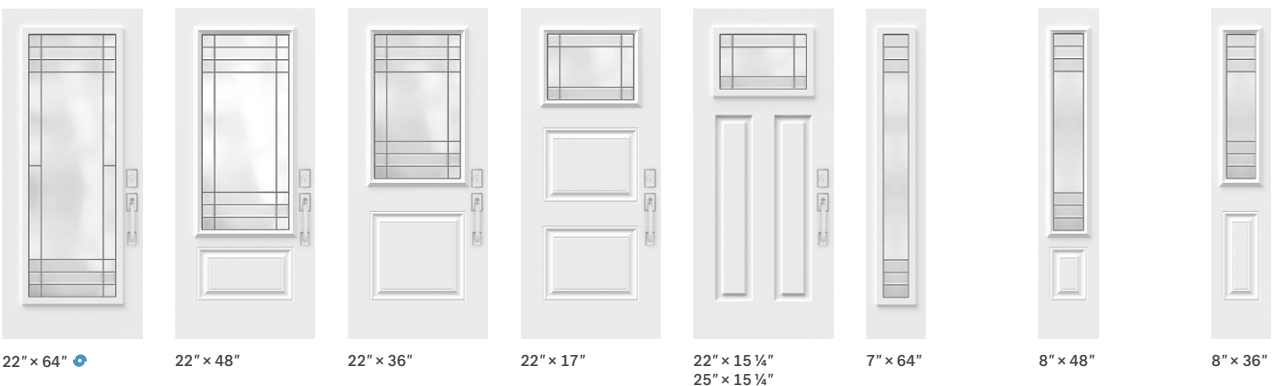

↑ Orleans steel door | 22" x 48" Celeste doorglass
 ■ Cloak Gray, SW 6278

Hammered glass Feather glass Clear bevels

Privacy level High 4/5	Coming ● Black patina	
Sidelites Looks great accompanied by clear glass	Price index \$\$\$	
Custom Available in custom sizes		