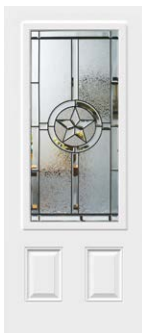

Texas Star

Stained glass — Classic style

The Texas Star doorglass proudly displays the iconic Lone Star design, symbolizing strength, independence, and Texas pride. With its bold, distinctive pattern, it not only makes a striking statement but also offers enhanced privacy. Perfect for those who want to showcase their heritage while adding character and charm to their traditional home.

Privacy level Moderate 3/5	Caming ☒ Black patina	
Sidelites Looks great accompanied by Microgranite (p.88) or clear glass	Price index $$	
Custom Available in custom sizes		

22" × 48"