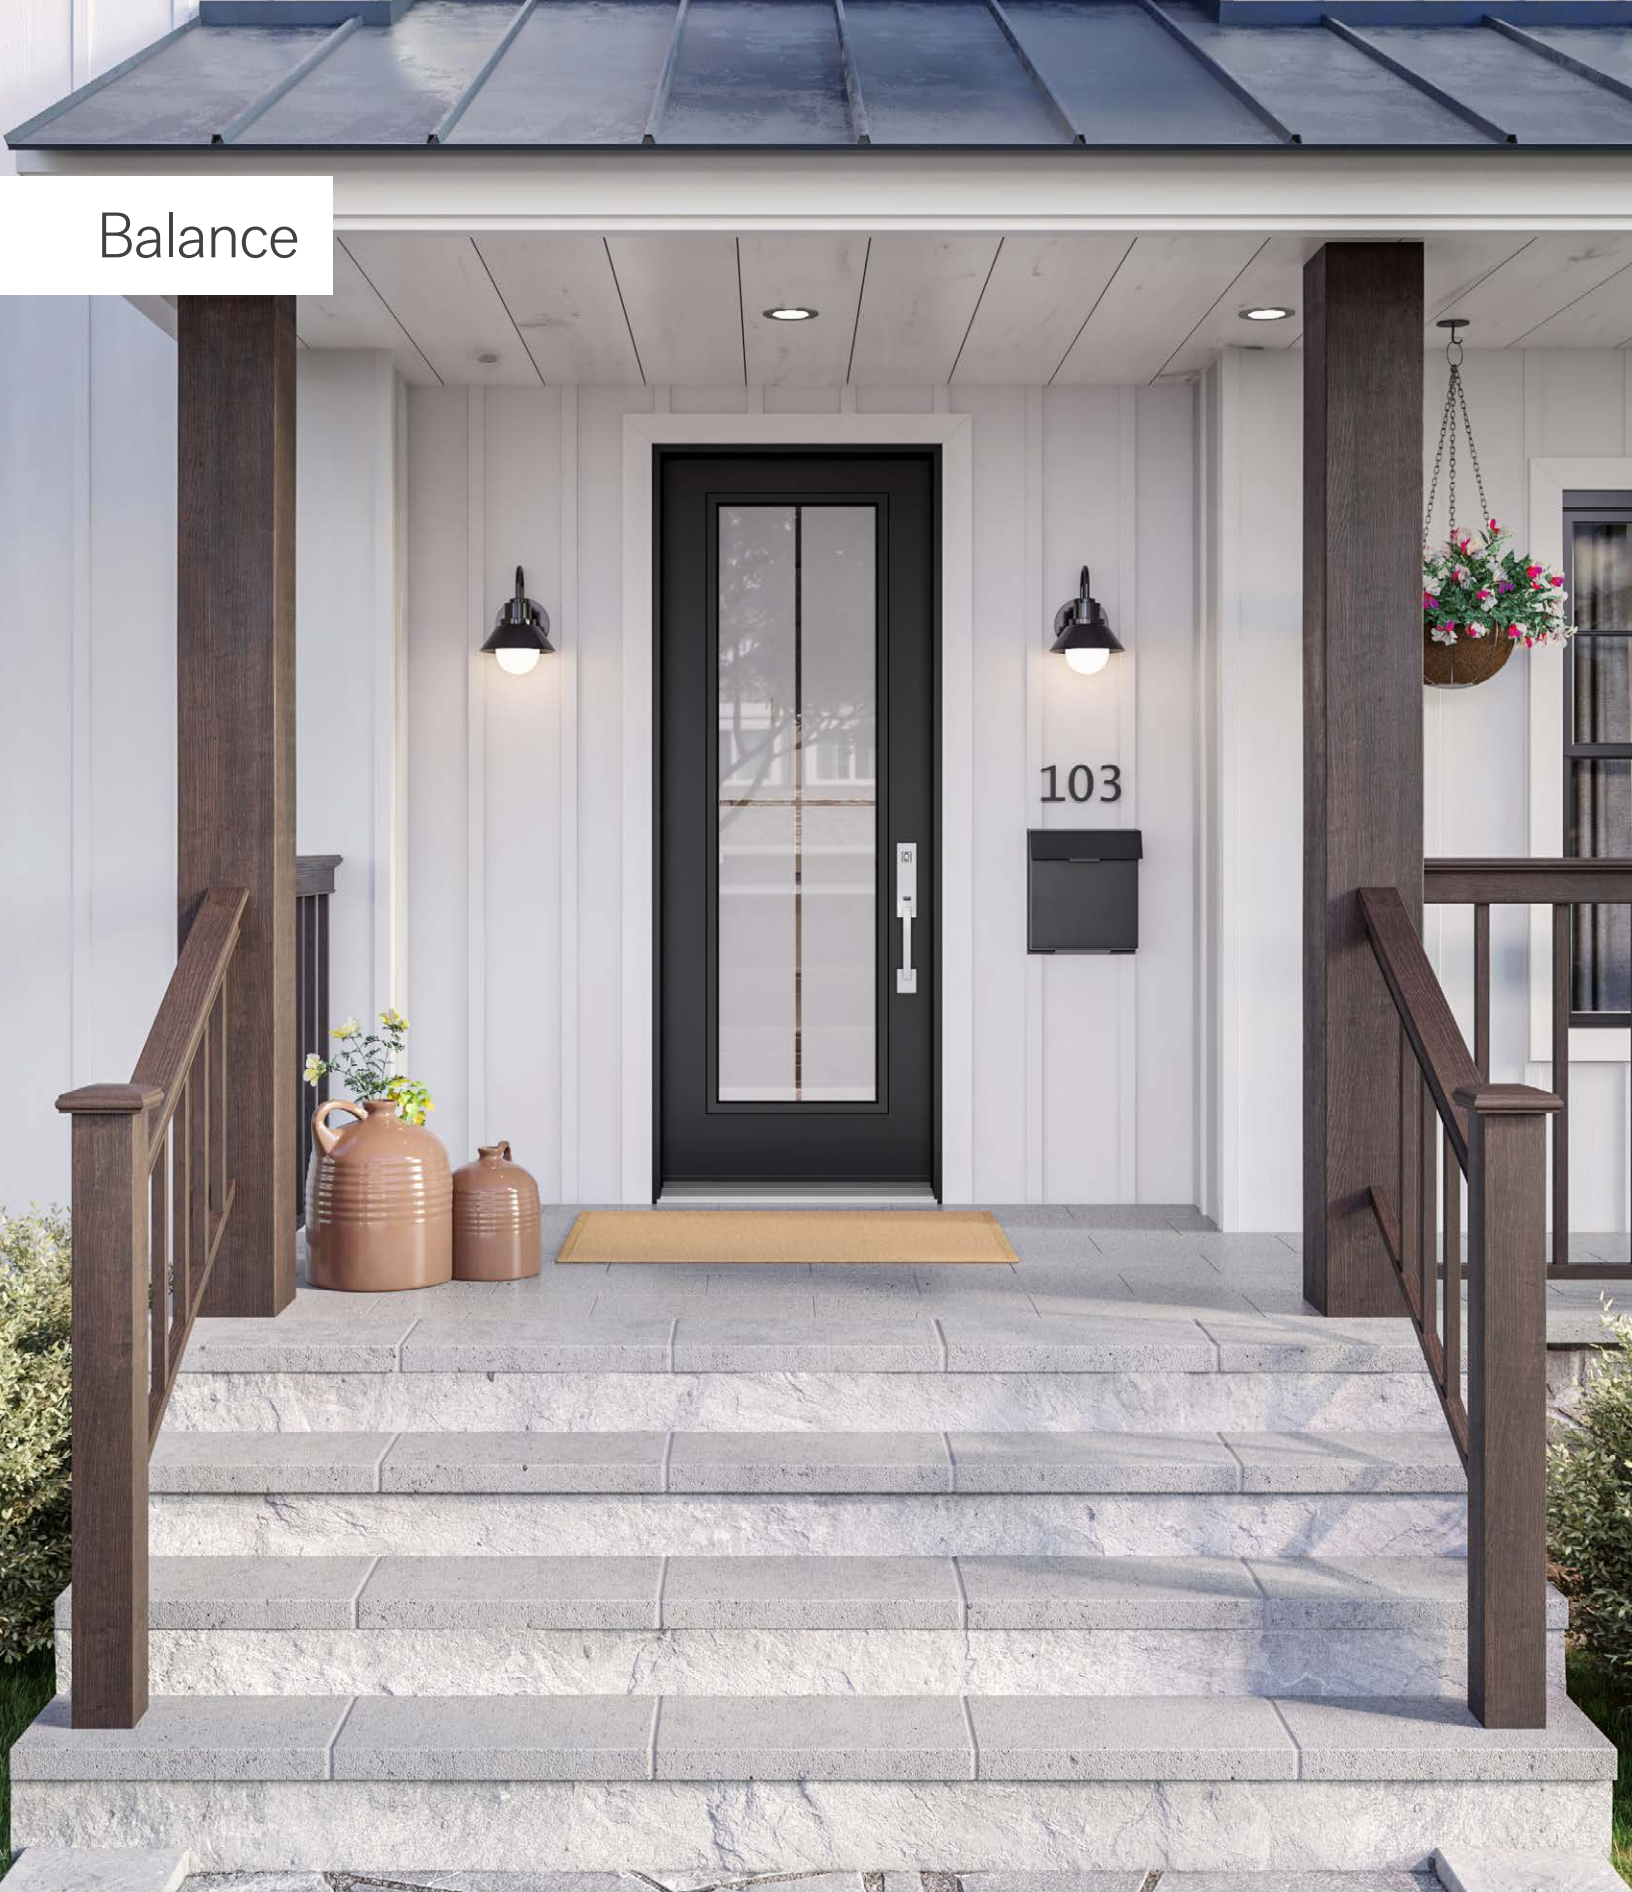

Balance

↑ Uno (Flush) 8' height steel door | 22"× 80" Balance doorglass p.69
■ Black Magic, SW 6991