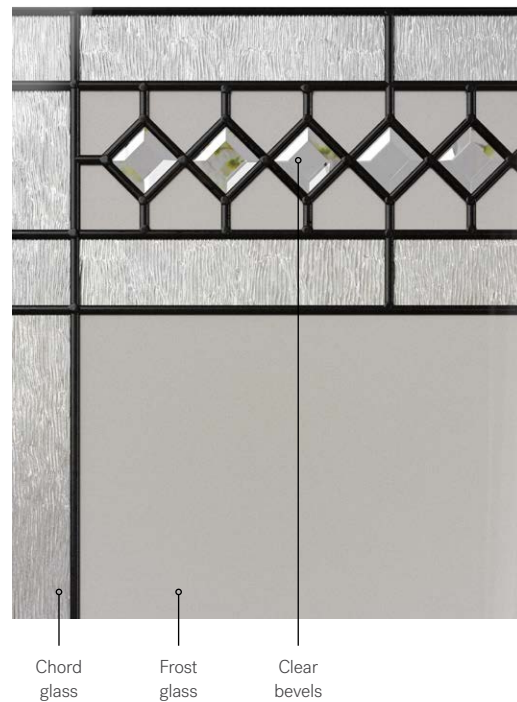

8" x 36"

Elite

↑ Uno (Flush) steel door | 22"×64" Elite doorglass p.53 | 7"×64" sidelites p.53
■ Black Bean, SW 6006

Elite

Stained glass — Transitional style

Modernize the entry of a traditional home with Elite, featuring classic border detailing and elegant diamond accents. With a blend of satin and clear beveled glass, paired with modern streamed glass, Elite seamlessly merges timeless design with contemporary lines for a truly modern twist on classic style.

Privacy level High 4/5	Caming ● Black patina	Price index \$\$
Sidelites Looks great accompanied by Frost glass (p.86)	Custom Available in custom sizes	

22" x 64" ● 22" x 48" 22" x 36" 22" x 17" 22" x 15 1/4"