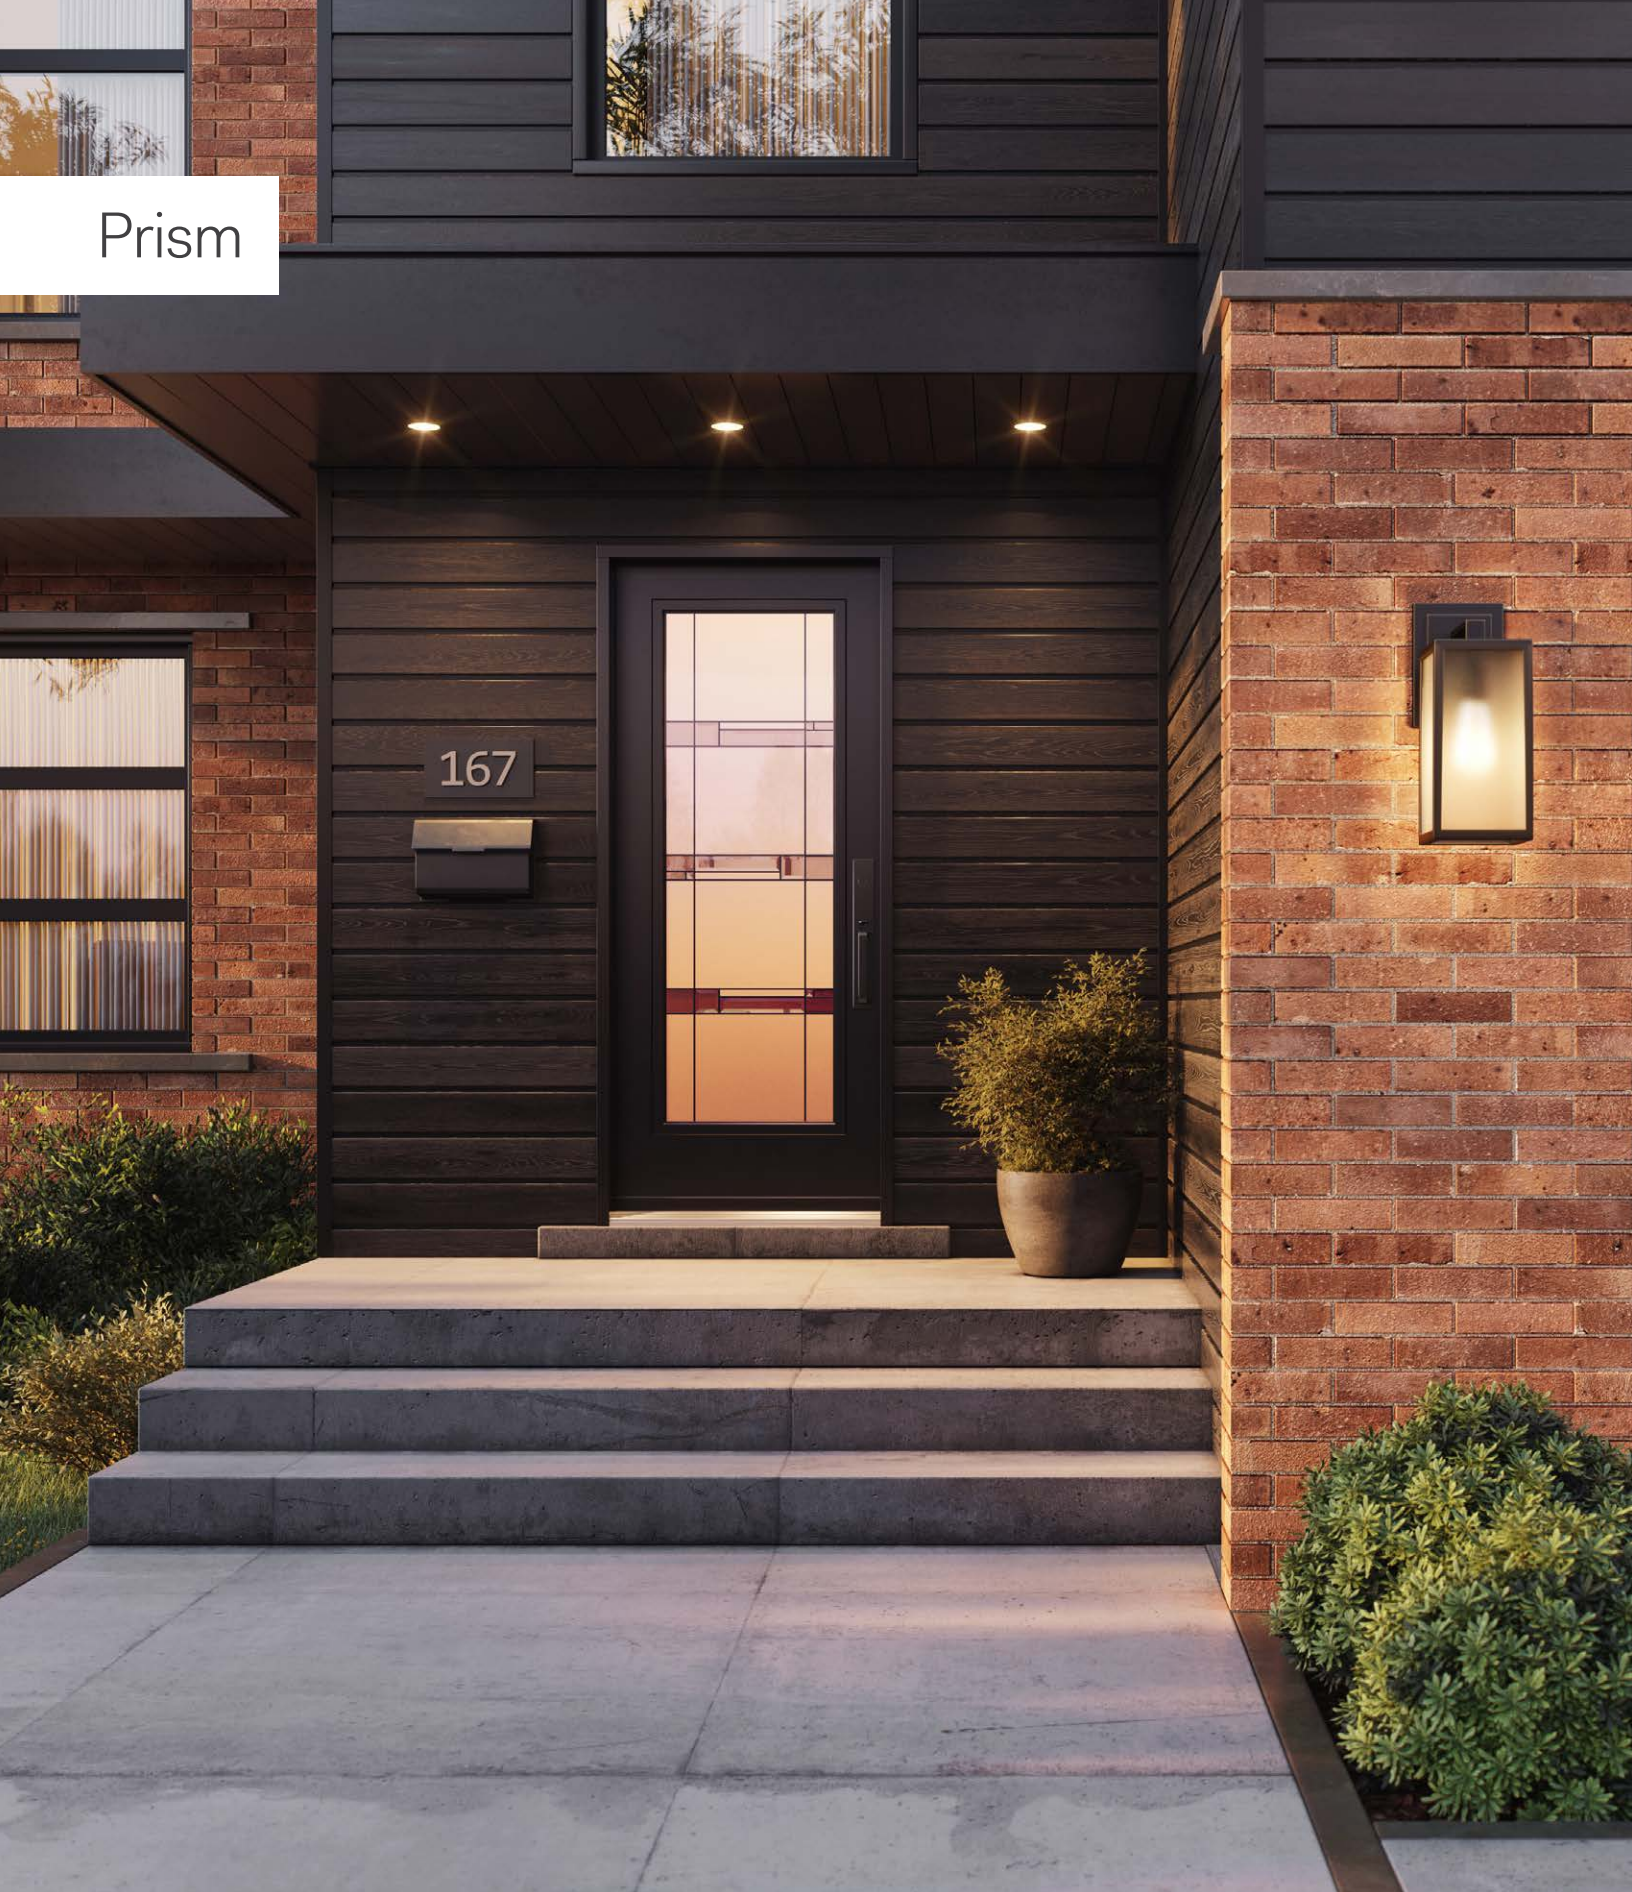

Prism

↑ Uno (Flush) steel door | 22"×64" Prism doorglass p.31
■ Caviar, SW 6990

Prism

Stained glass — Contemporary style

Prism stands out with three transparent segments enhanced by geometric details framed with Frost glass. This sidelite fits perfectly with contemporary or mid-century modern architecture. Bring refined elegance to your entryway with this glass, a subtle touch of luxury and sophistication.