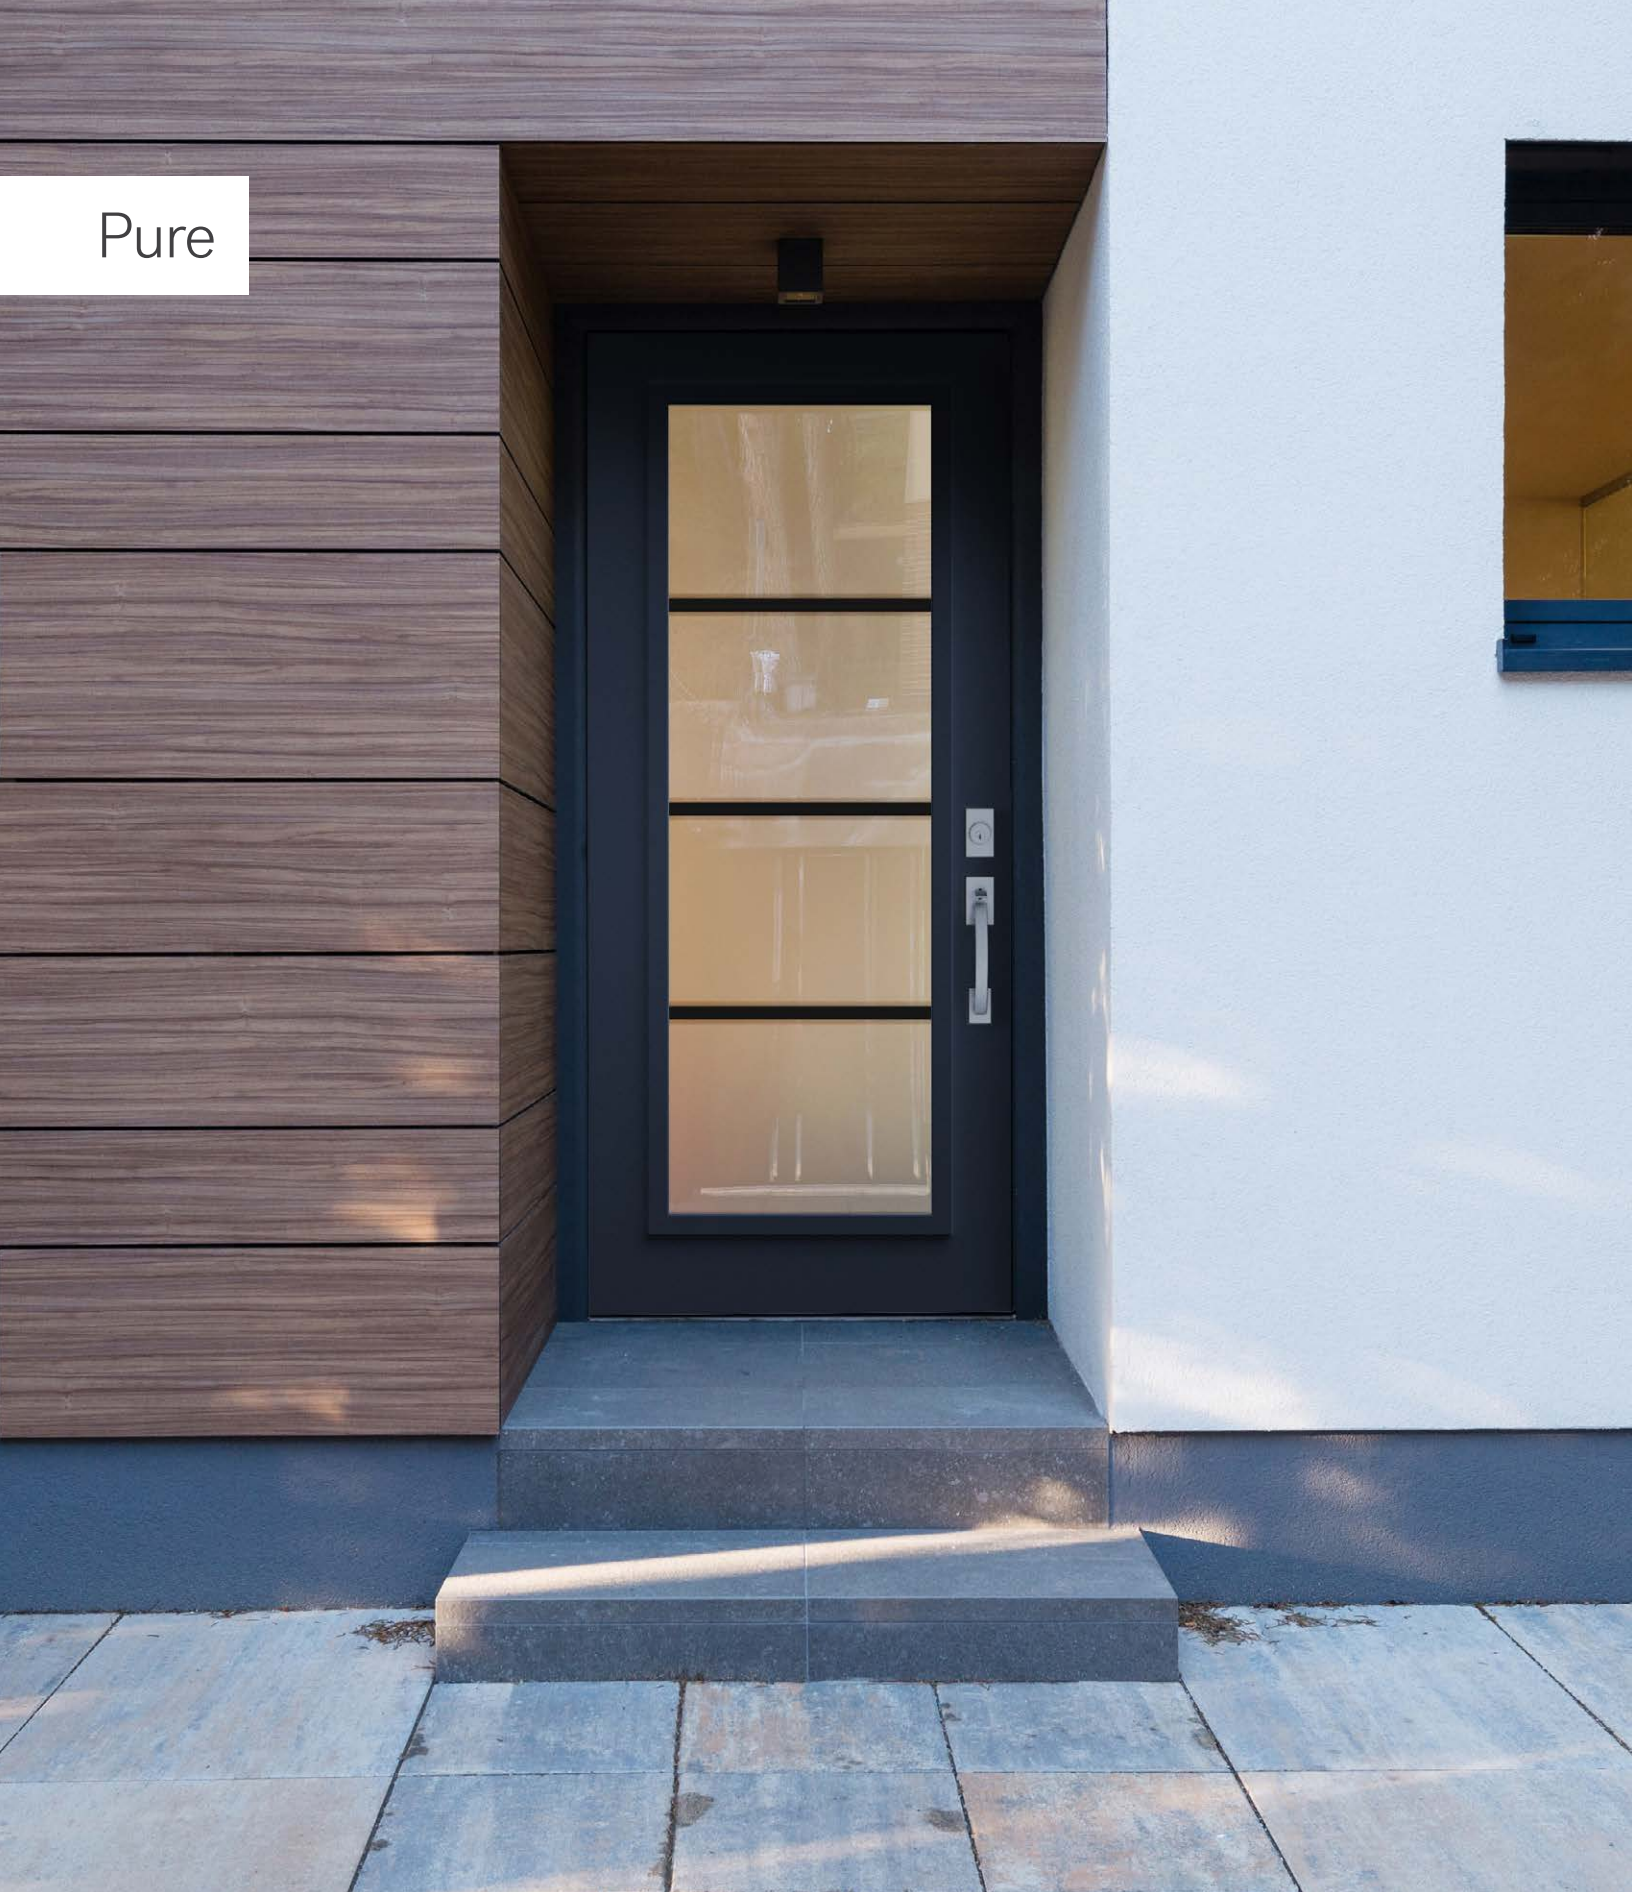

Pure

↑ Uno (Flush) steel door | 22"×64" Pure doorglass
■ Tricorn Black, SW 6258