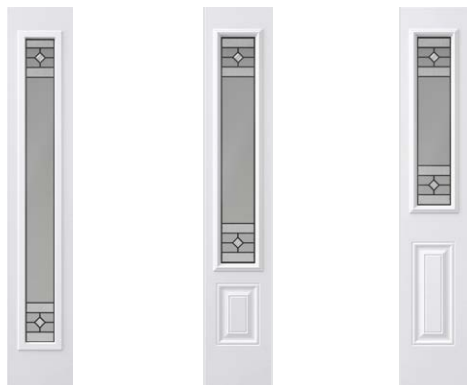

7" x 64" ●   8" x 48"   8" x 36"