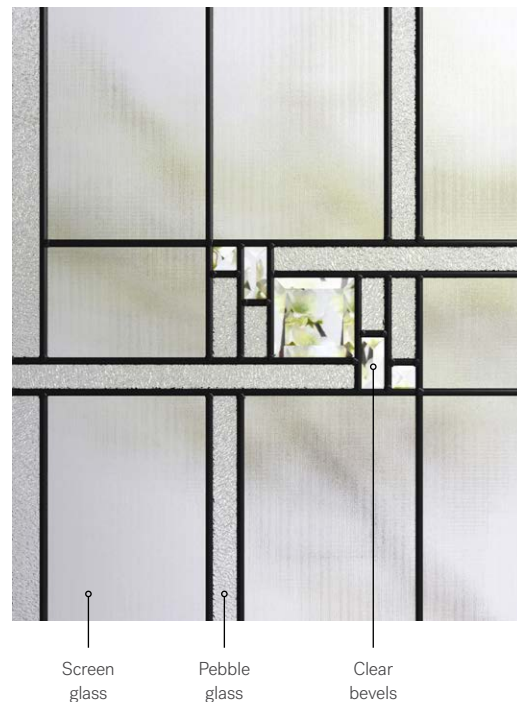

Rubik

Stained glass — Transitional style

Rubik is composed of lines in multiple dimensions that create a dynamic, asymmetrical effect. The combination of different glass textures forms a luminous mosaic that gives the entire piece a unique visual depth. Whether you prefer it larger or smaller on a Victoria door, the final result is charming and offers excellent privacy.

Privacy level High 4/5	Caming ● Black patina	Price index $$
Custom Available in custom sizes		

22" × 80"   22" × 64"   22" × 48"   22" × 36"   22" × 17"   22" × 15 1/4"