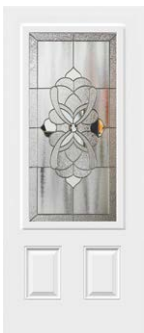

Blossom

Stained glass — Classic style

Blossom brings a timeless, traditional appeal to any entryway with its crafted to perfection floral designed stained glass. This elegant pattern adds a touch of sophistication while offering enhanced privacy, making it the ideal choice for homeowners seeking a classic, sophisticated look.

Privacy level Moderate 3/5	Caming ☒ Zinc	⚙️
Sidelites Looks great accompanied by Chinchilla glass (p.82)	Price index $$$	
Custom Available in custom sizes		

22" x 48"