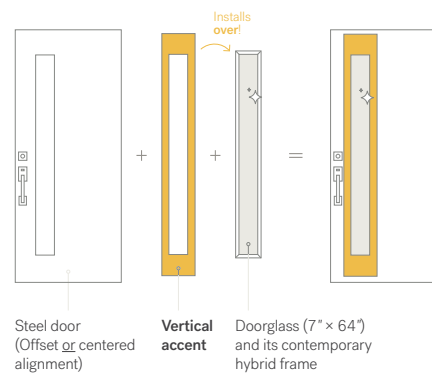

Vertical accent

A distinctive decorative element, the Vertical Accent enhances the door's design by emphasizing the vertical doorglass. Available in Alunox or black finish, it installs on the exterior surface of the door, directly onto the contemporary hybrid aluminum/PVC frame, creating a refined and cohesive appearance. Its automotive-grade adhesive tape ensures a simple, precise, and durable installation.

Each accent pairs with contemporary hybrid (aluminum/PVC) doorglass frames offered in matching finishes, creating a cohesive and refined look.

Door and accent sold separately

Available accent colors

- Alunox
- Black