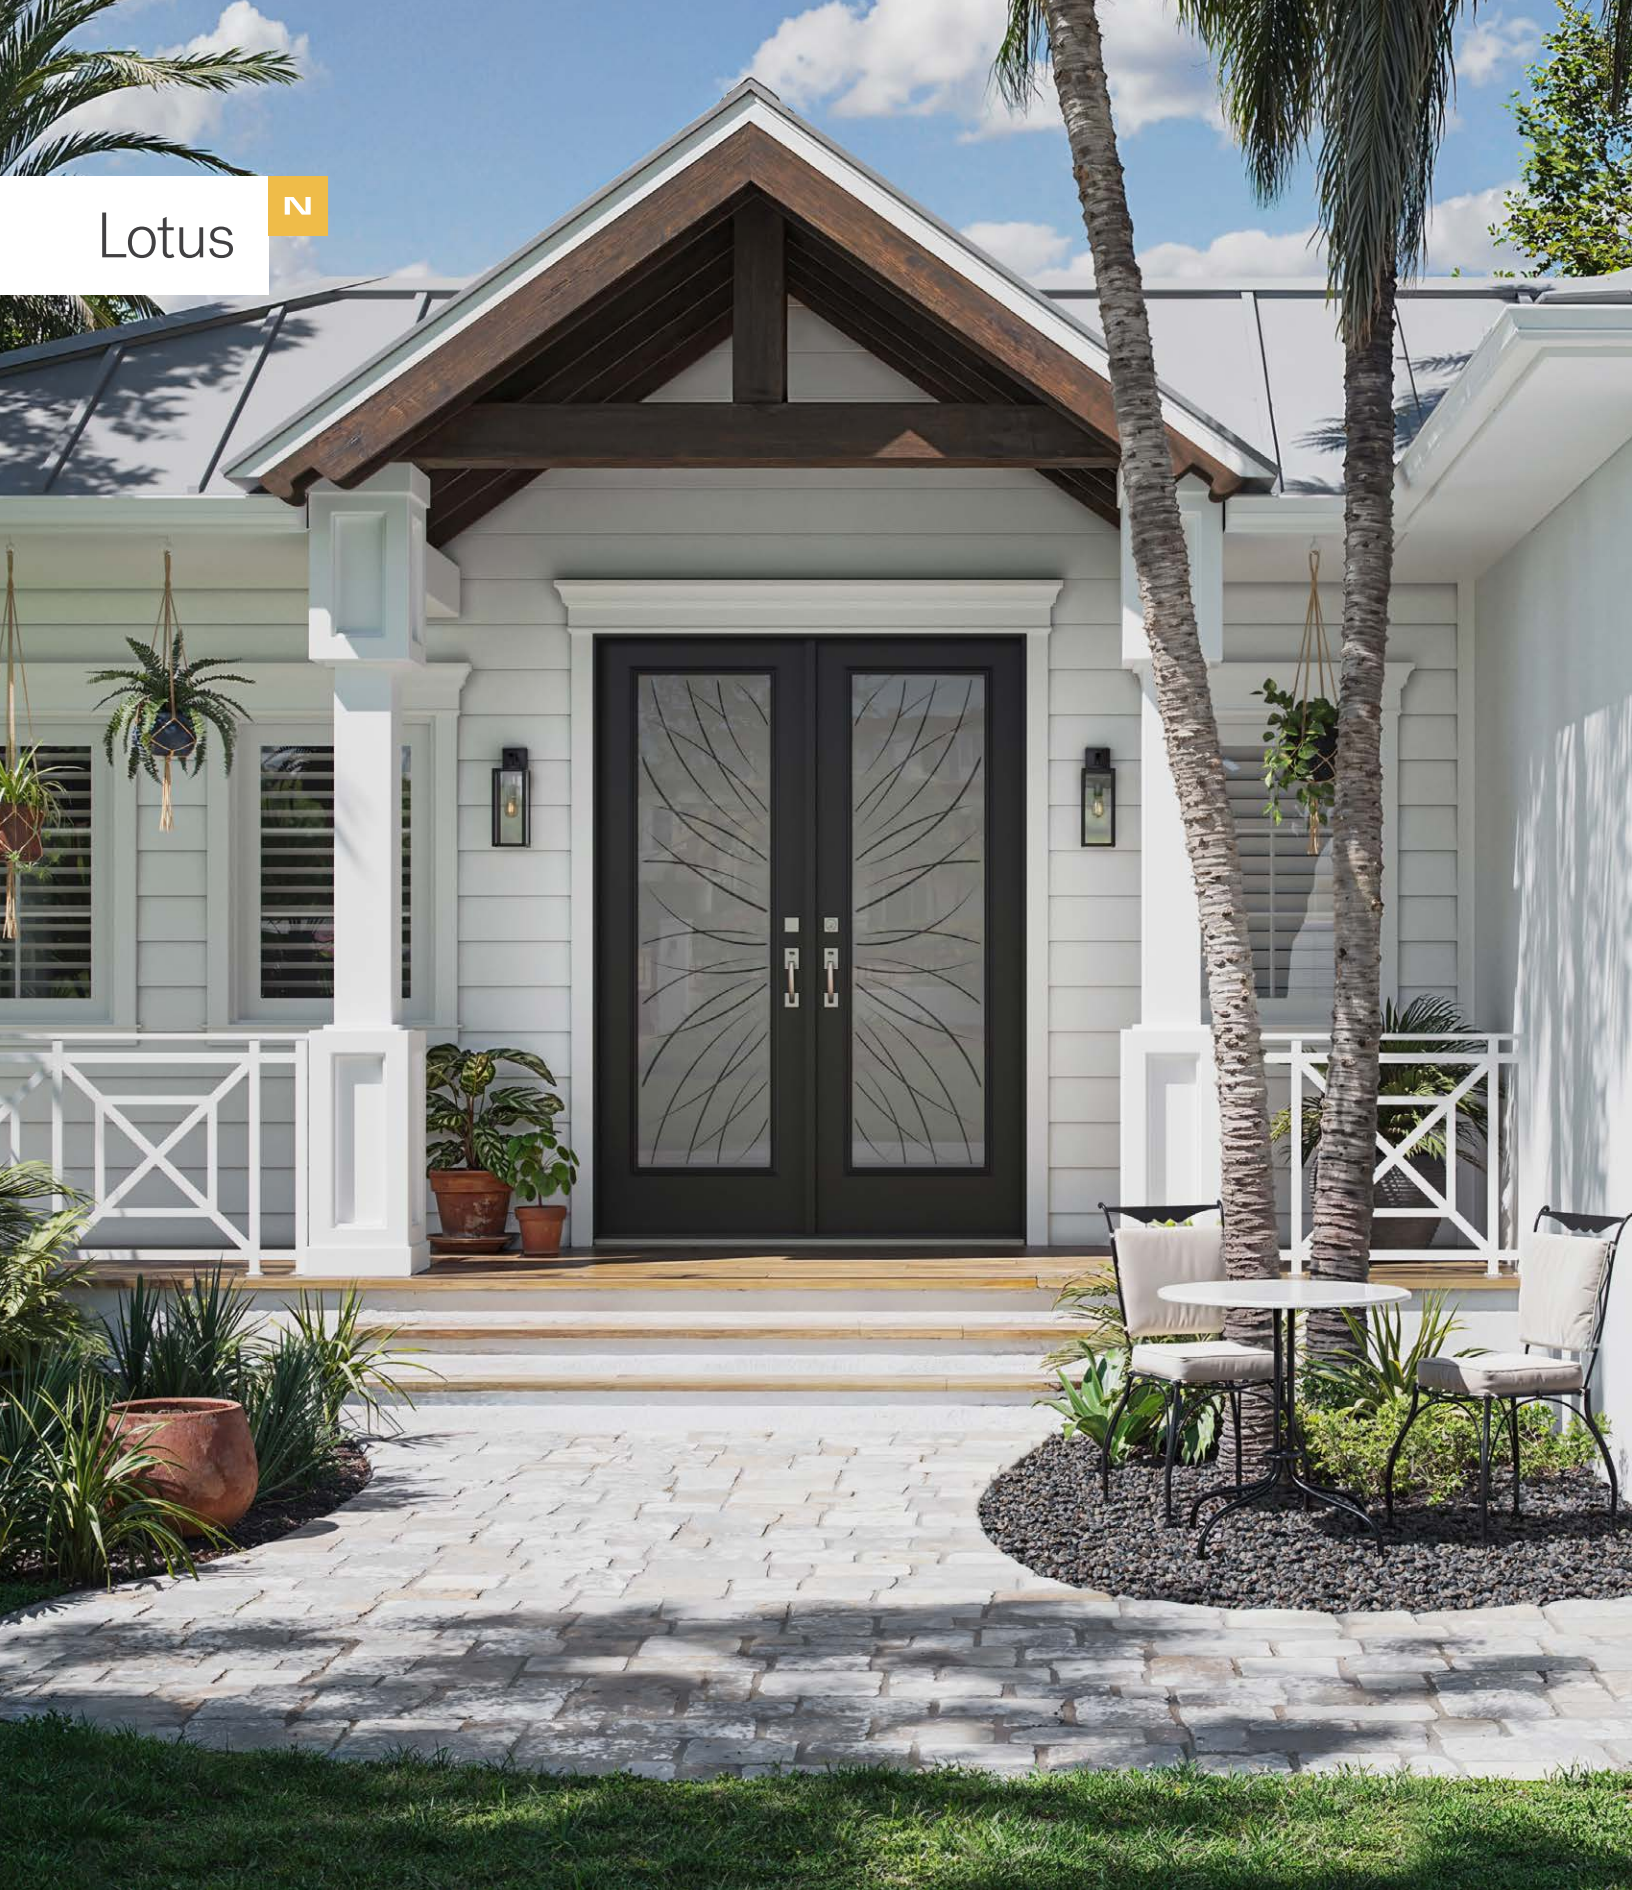

Lotus

N

↑ Uno (Flush) 8' height steel doors | 22" x 80" Lotus doorglass p.27

■ Tricorn Black, SW 6258