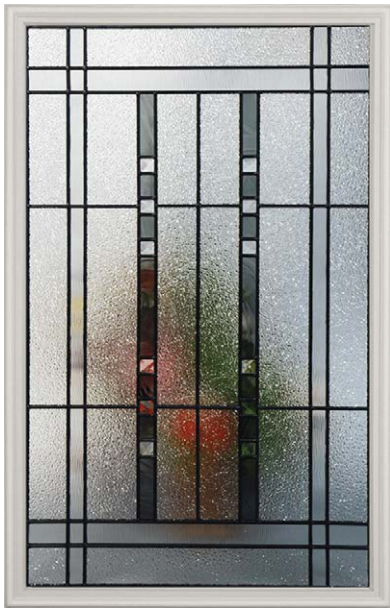

Custom decorative doorglass

Create your own design

You can customize any of our series or bring your designs to life. The only limit is your imagination! Custom doorglass provides home-owners, architects and builders the ability to create exactly what they want.

1. Choose black, zinc or brass caming.
2. Customize any decorative series with glass from our wide selection of textures.
3. Send us a drawing of your own design.
4. Include Protector or Impact laminated glass to increase safety and reduce sound transmission.