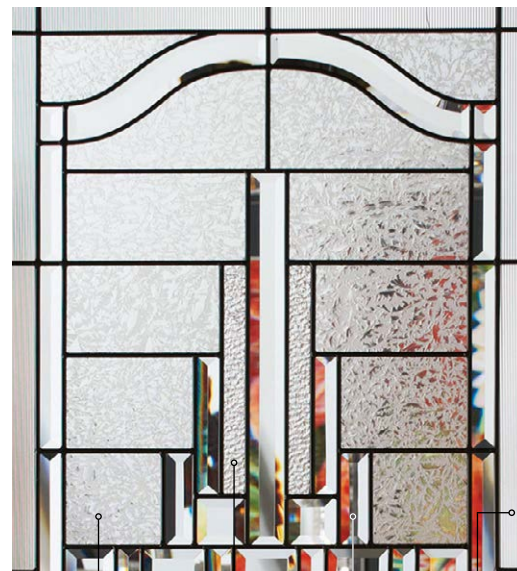

8" x 36" ● ● ● ●

Royal

Stained glass — Classic style

Designed to evoke a sense of heritage, Royal is a beautifully crafted glass offering both style and enhanced privacy. Its intricate beveling and refined design provide a sophisticated beveled focal point, elevating any traditional style home's curb appeal while ensuring a sense of seclusion and security.

22" × 64"
 22" × 80"

7" × 64"
 8" × 80"

Templar

Stained glass — Classic style

Bursting forth from a central location, rectangular shapes energize your doorway while providing the utmost privacy.

↑ Orleans steel door | 22" x 48" Templar doorglass | 8" x 48" Templar sidelites
 ■ Iron Ore, SW 7069