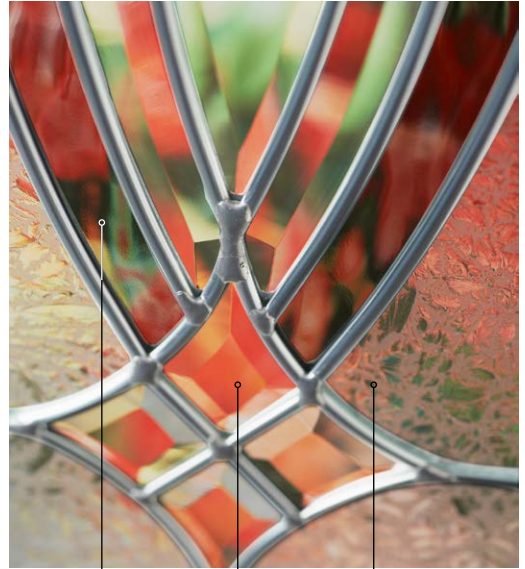

8" x 36" ● ● ● ●

Royal

Stained glass — Classic style

Designed to evoke a sense of heritage, Royal is a beautifully crafted glass offering both style and enhanced privacy. Its intricate beveling and refined design provide a sophisticated beveled focal point, elevating any traditional style home's curb appeal while ensuring a sense of seclusion and security.

↑ Uno (Flush) steel door | 22"×64" Royal doorglass | 7"×64" Royal sidelites
 ■ Pure White, SW 7005

Gray Water glass Clear bevels Glue Chip glass

Privacy level Moderate 3/5	Caming <input type="radio"/> Zinc	
Sidelites Looks great accompanied by clear glass	Price index \$\$\$	
Custom Available in custom sizes		

22" × 64"
 22" × 80"

7" × 64"
 8" × 80"

Templar

Stained glass — Classic style

Bursting forth from a central location, rectangular shapes energize your doorway while providing the utmost privacy.

↑ Orleans steel door | 22" x 48" Templar doorglass | 8" x 48" Templar sidelites
 ■ Iron Ore, SW 7069