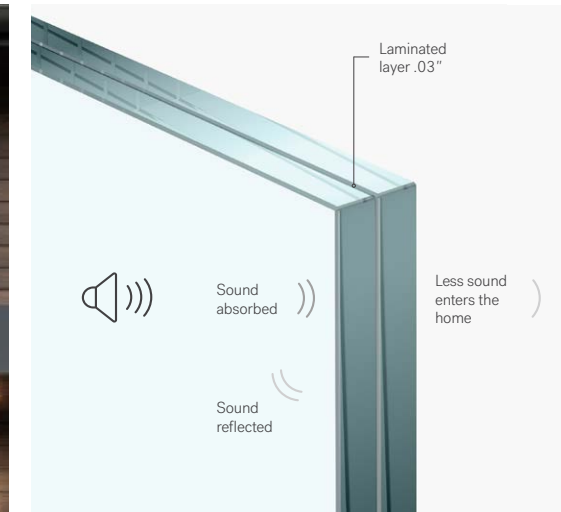

Protector doorglass

Sound Transmission Class or STC Rating, is a unit of measure describing how much sound is diminished across a partition or window. The higher the STC rating, the higher the noise reduction. Protector laminated doorglass has an STC rating up to 37. Ideal for multifamily housing, urban areas and housing near airports or highways.

Reduced sound transmission for multi-family and STC requirements

Reaching
STC 28
without protector

Reaching
STC 37
with protector

Both achieved with 22" x 64" doorlite in steel or fiberglass

Available in:

- → Commodity
- → Privacy glass
- → Grilles between glass
- → Simulated divided lites
- → Decorative doorglass

↑ Uno (Flush) steel doors | 22" x 15 1/4" (4x) clear doorglass
■ Tricorn Black, SW 6258