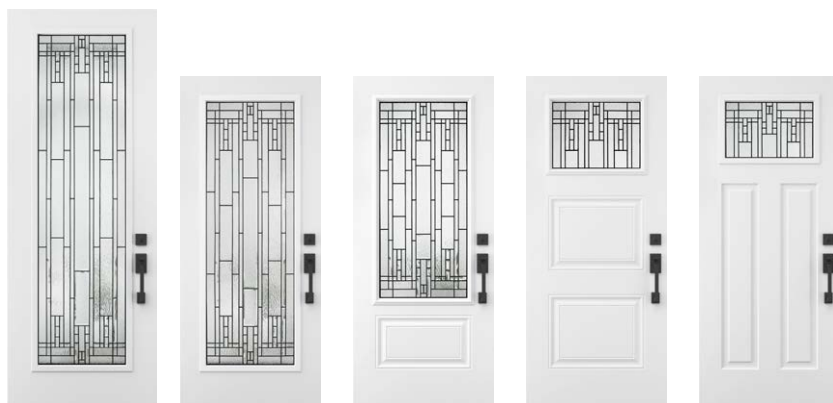

Privacy level High 4/5	Caming ● Black patina	Price index \$\$\$
Sidelites Looks great accompanied by clear glass		Custom Available in custom sizes

22" × 80" ●
 22" × 64" ●
 22" × 48"
 22" × 17"
 22" × 15 1/4"