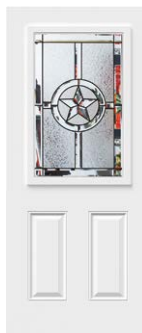

Texas Star

Stained glass — Classic style

The Texas Star doorglass proudly displays the iconic Lone Star design, symbolizing strength, independence, and Texas pride. With its bold, distinctive pattern, it not only makes a striking statement but also offers enhanced privacy. Perfect for those who want to showcase their heritage while adding character and charm to their traditional home.

Privacy level Moderate 3/5	Caming ☒ Black patina	
Sidelites Looks great accompanied by Microgranite (p.88) or clear glass	Price index $$	
Custom Available in custom sizes		

22" × 36"