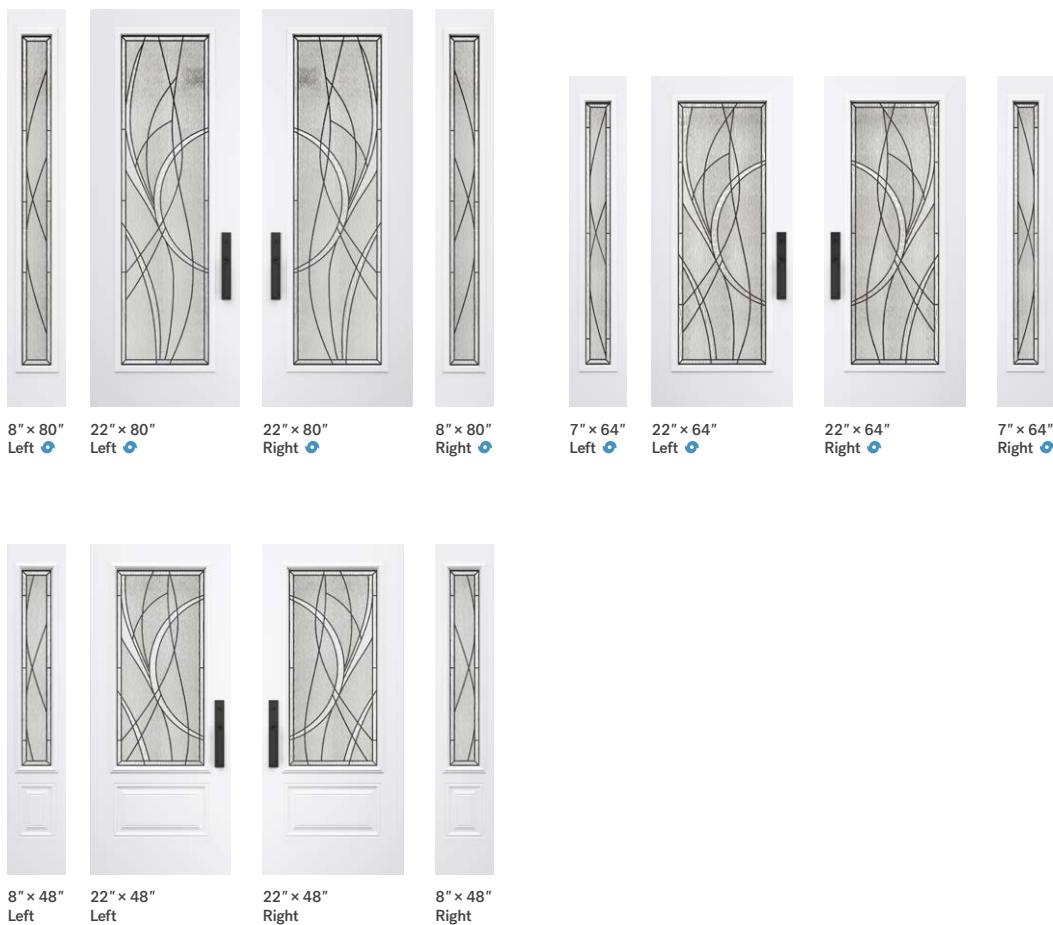

NEW

Serenade

Stained glass — Contemporary style

Elegant movement meets modern privacy in this gracefully curved doorglass design. The sweeping, interlacing lines evoke a sense of fluidity and motion, creating a visually dynamic centerpiece that enhances any entrance with sophistication. Engineered for discretion, this doorglass ensures privacy without compromising on style.

Privacy level High 4/5	Caming ● Black patina	Price index $$$
Custom Available in custom sizes