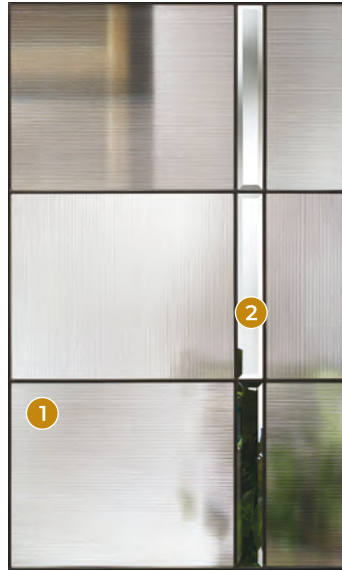

Axis®

Simple and smart, Axis combines

1 narrow reeded glass in horizontal and vertical arrangements to create contrast and modest privacy. A vertical band of 2 clear glass bevels completes this linear design, ideal for Modern home styles.

PRIVACY RATING

Black Nickel

Calix

Calix includes an on-trend "x" design and a delicate diamond pattern with 1 clear glass, providing fine-lined geometric appeal.