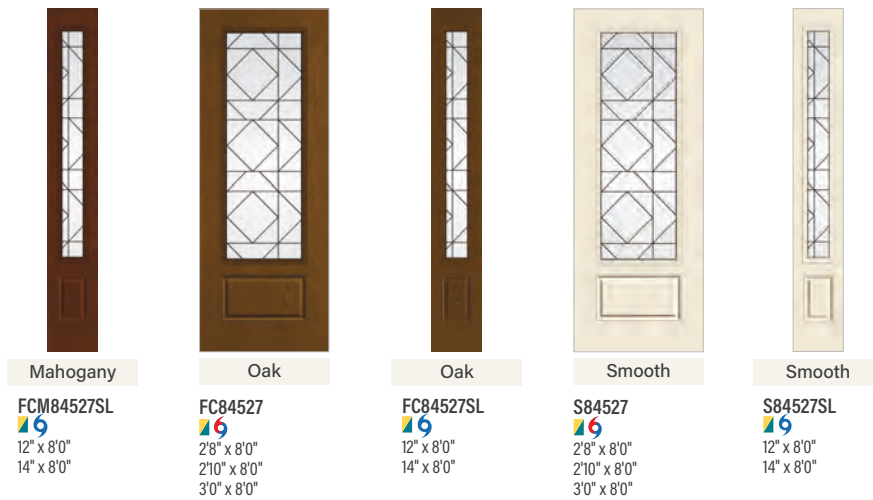

PRIVACY & TEXTURED GLASS WITH DIVIDED LITES

NEW Triple-pane Low-E clear and privacy glass options to meet ENERGY STAR® requirements in all 50 states indicated in gold.