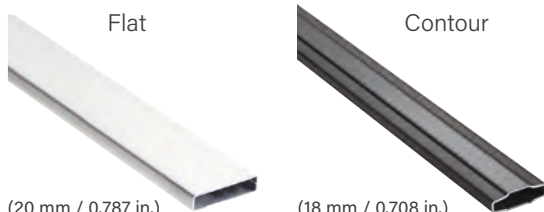

### SDL BAR OPTIONS

Grained

Smooth

(28.6 mm / 1.125 in.)  
Look for the (  ) icon.

Grained

Smooth

(28.6 mm / 1.125 in.)  
Look for the (  ) icon.

Grained

Smooth

(88.9 mm / 3.5 in.)  
Look for the (  ) icon.

Smooth SDL bars are color-matched to PrismaGuard® Alpine.

### GBG BAR OPTIONS

Flat

Contour

(20 mm / 0.787 in.)

(18 mm / 0.708 in.)