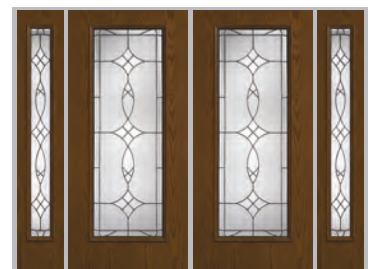

Double Doors with Vented Sidelites (Inswing Only)