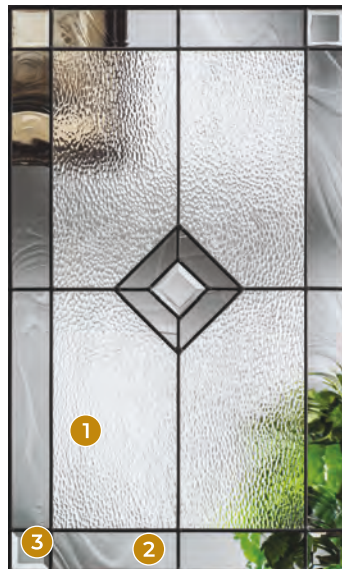

Black Nickel

PRIVACY RATING

Black Nickel