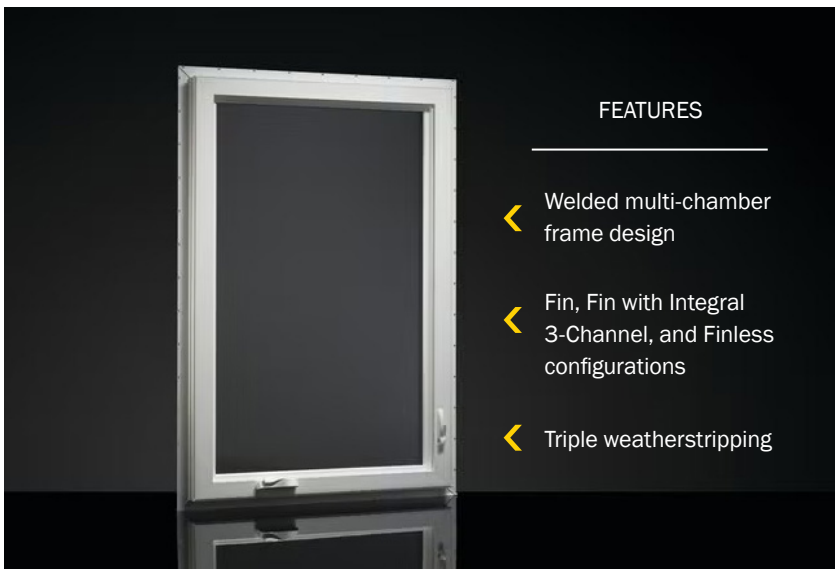

9770 Vinyl Casement Window

This casement window offers superior style and traditional craftsmanship with features like beveled exterior edges and multi-point locking hardware. The design offers a large viewing area with clean, continuous lines for unobstructed views.

STANDARD

WARM-EDGE
SPACER SYSTEM

HIGH
PERFORMANCE

OPTIONAL

TRIPLE-PANE

IMPACT
RESISTANT

PAINTED
EXTERIOR

Designed smarter, from the inside out